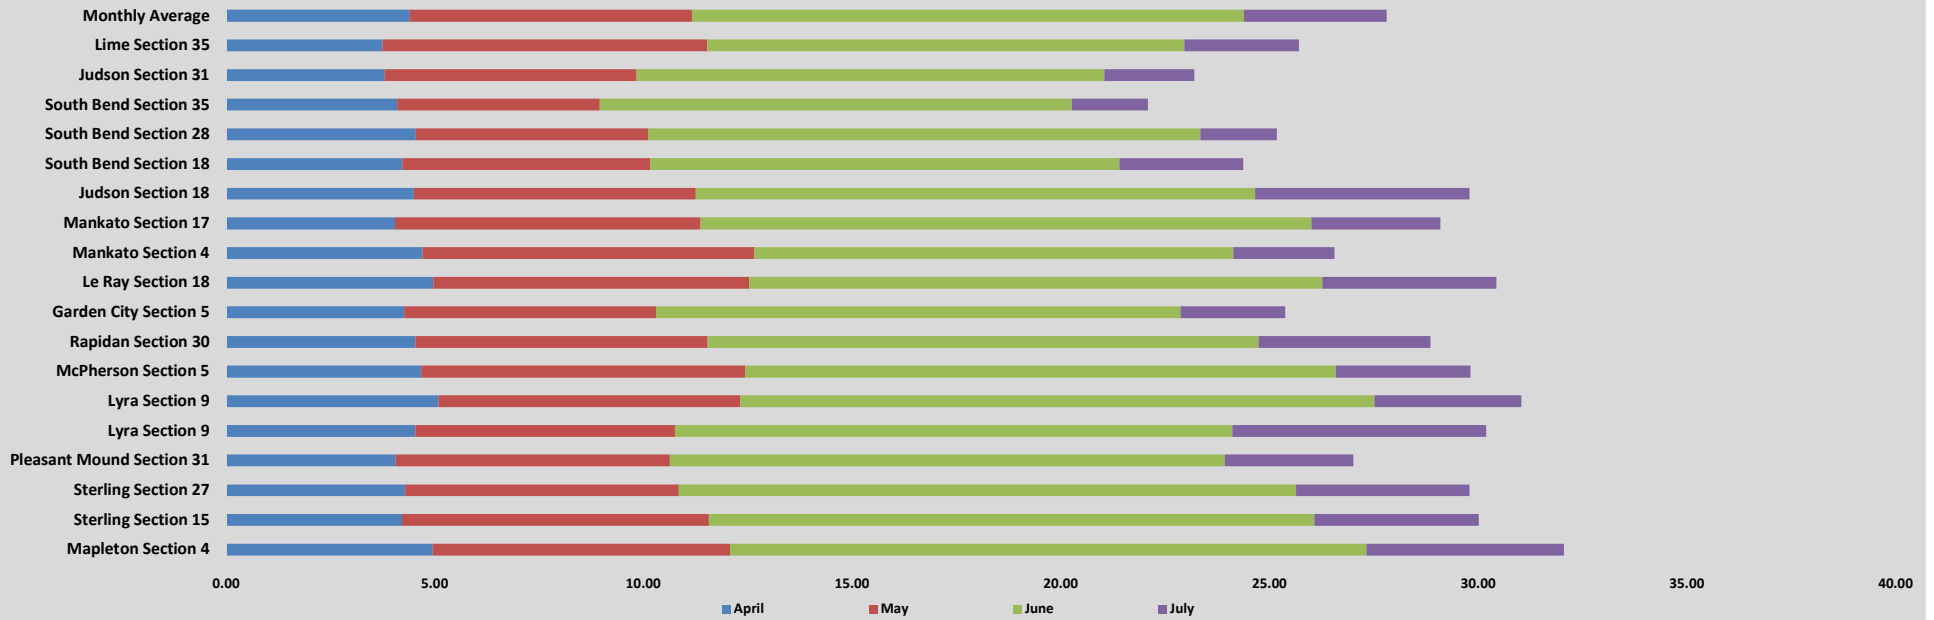

Season Totals

Monthly Average Totals