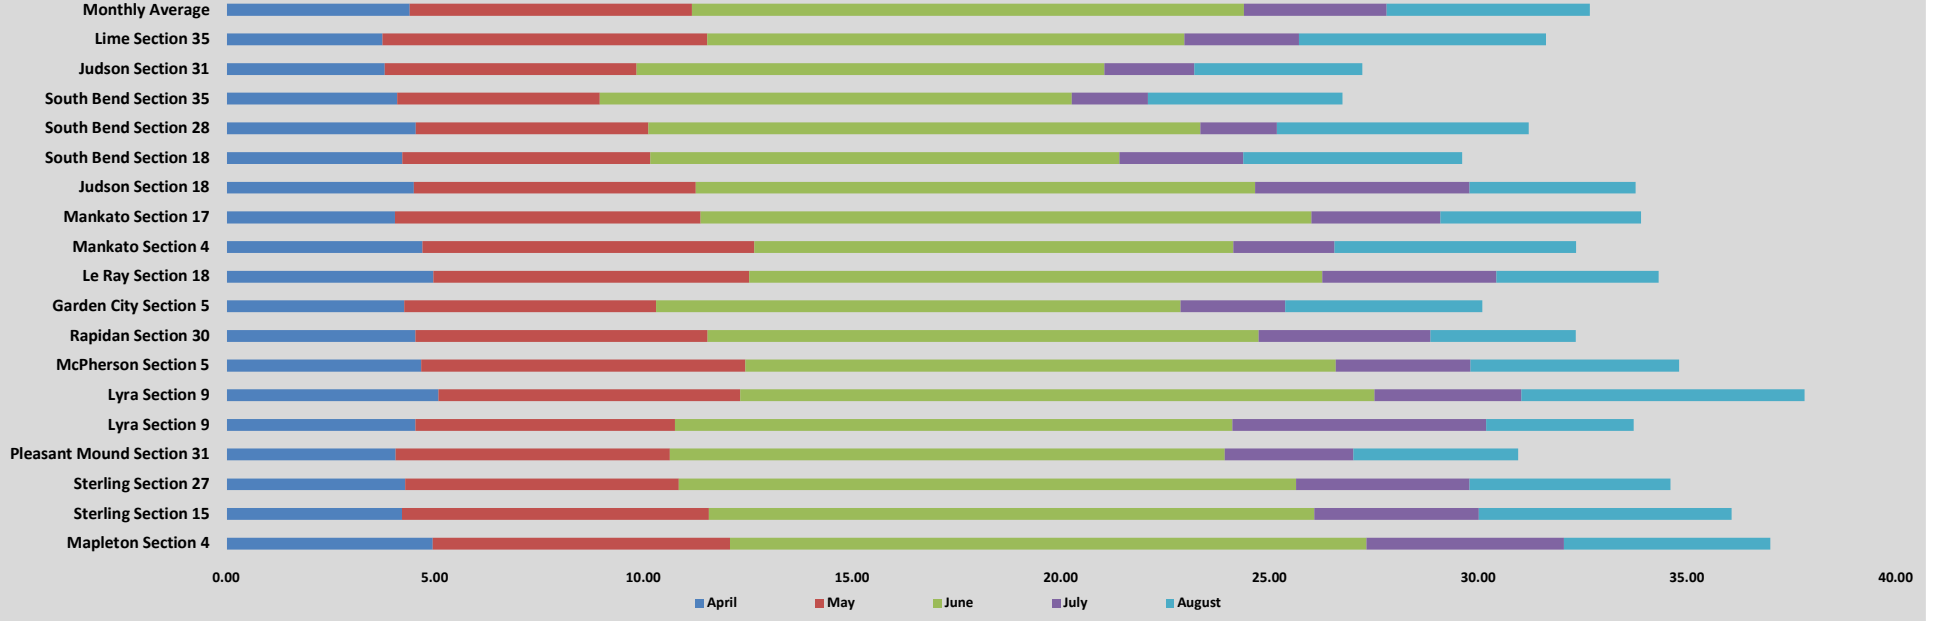

Season Totals

Monthly Average Totals